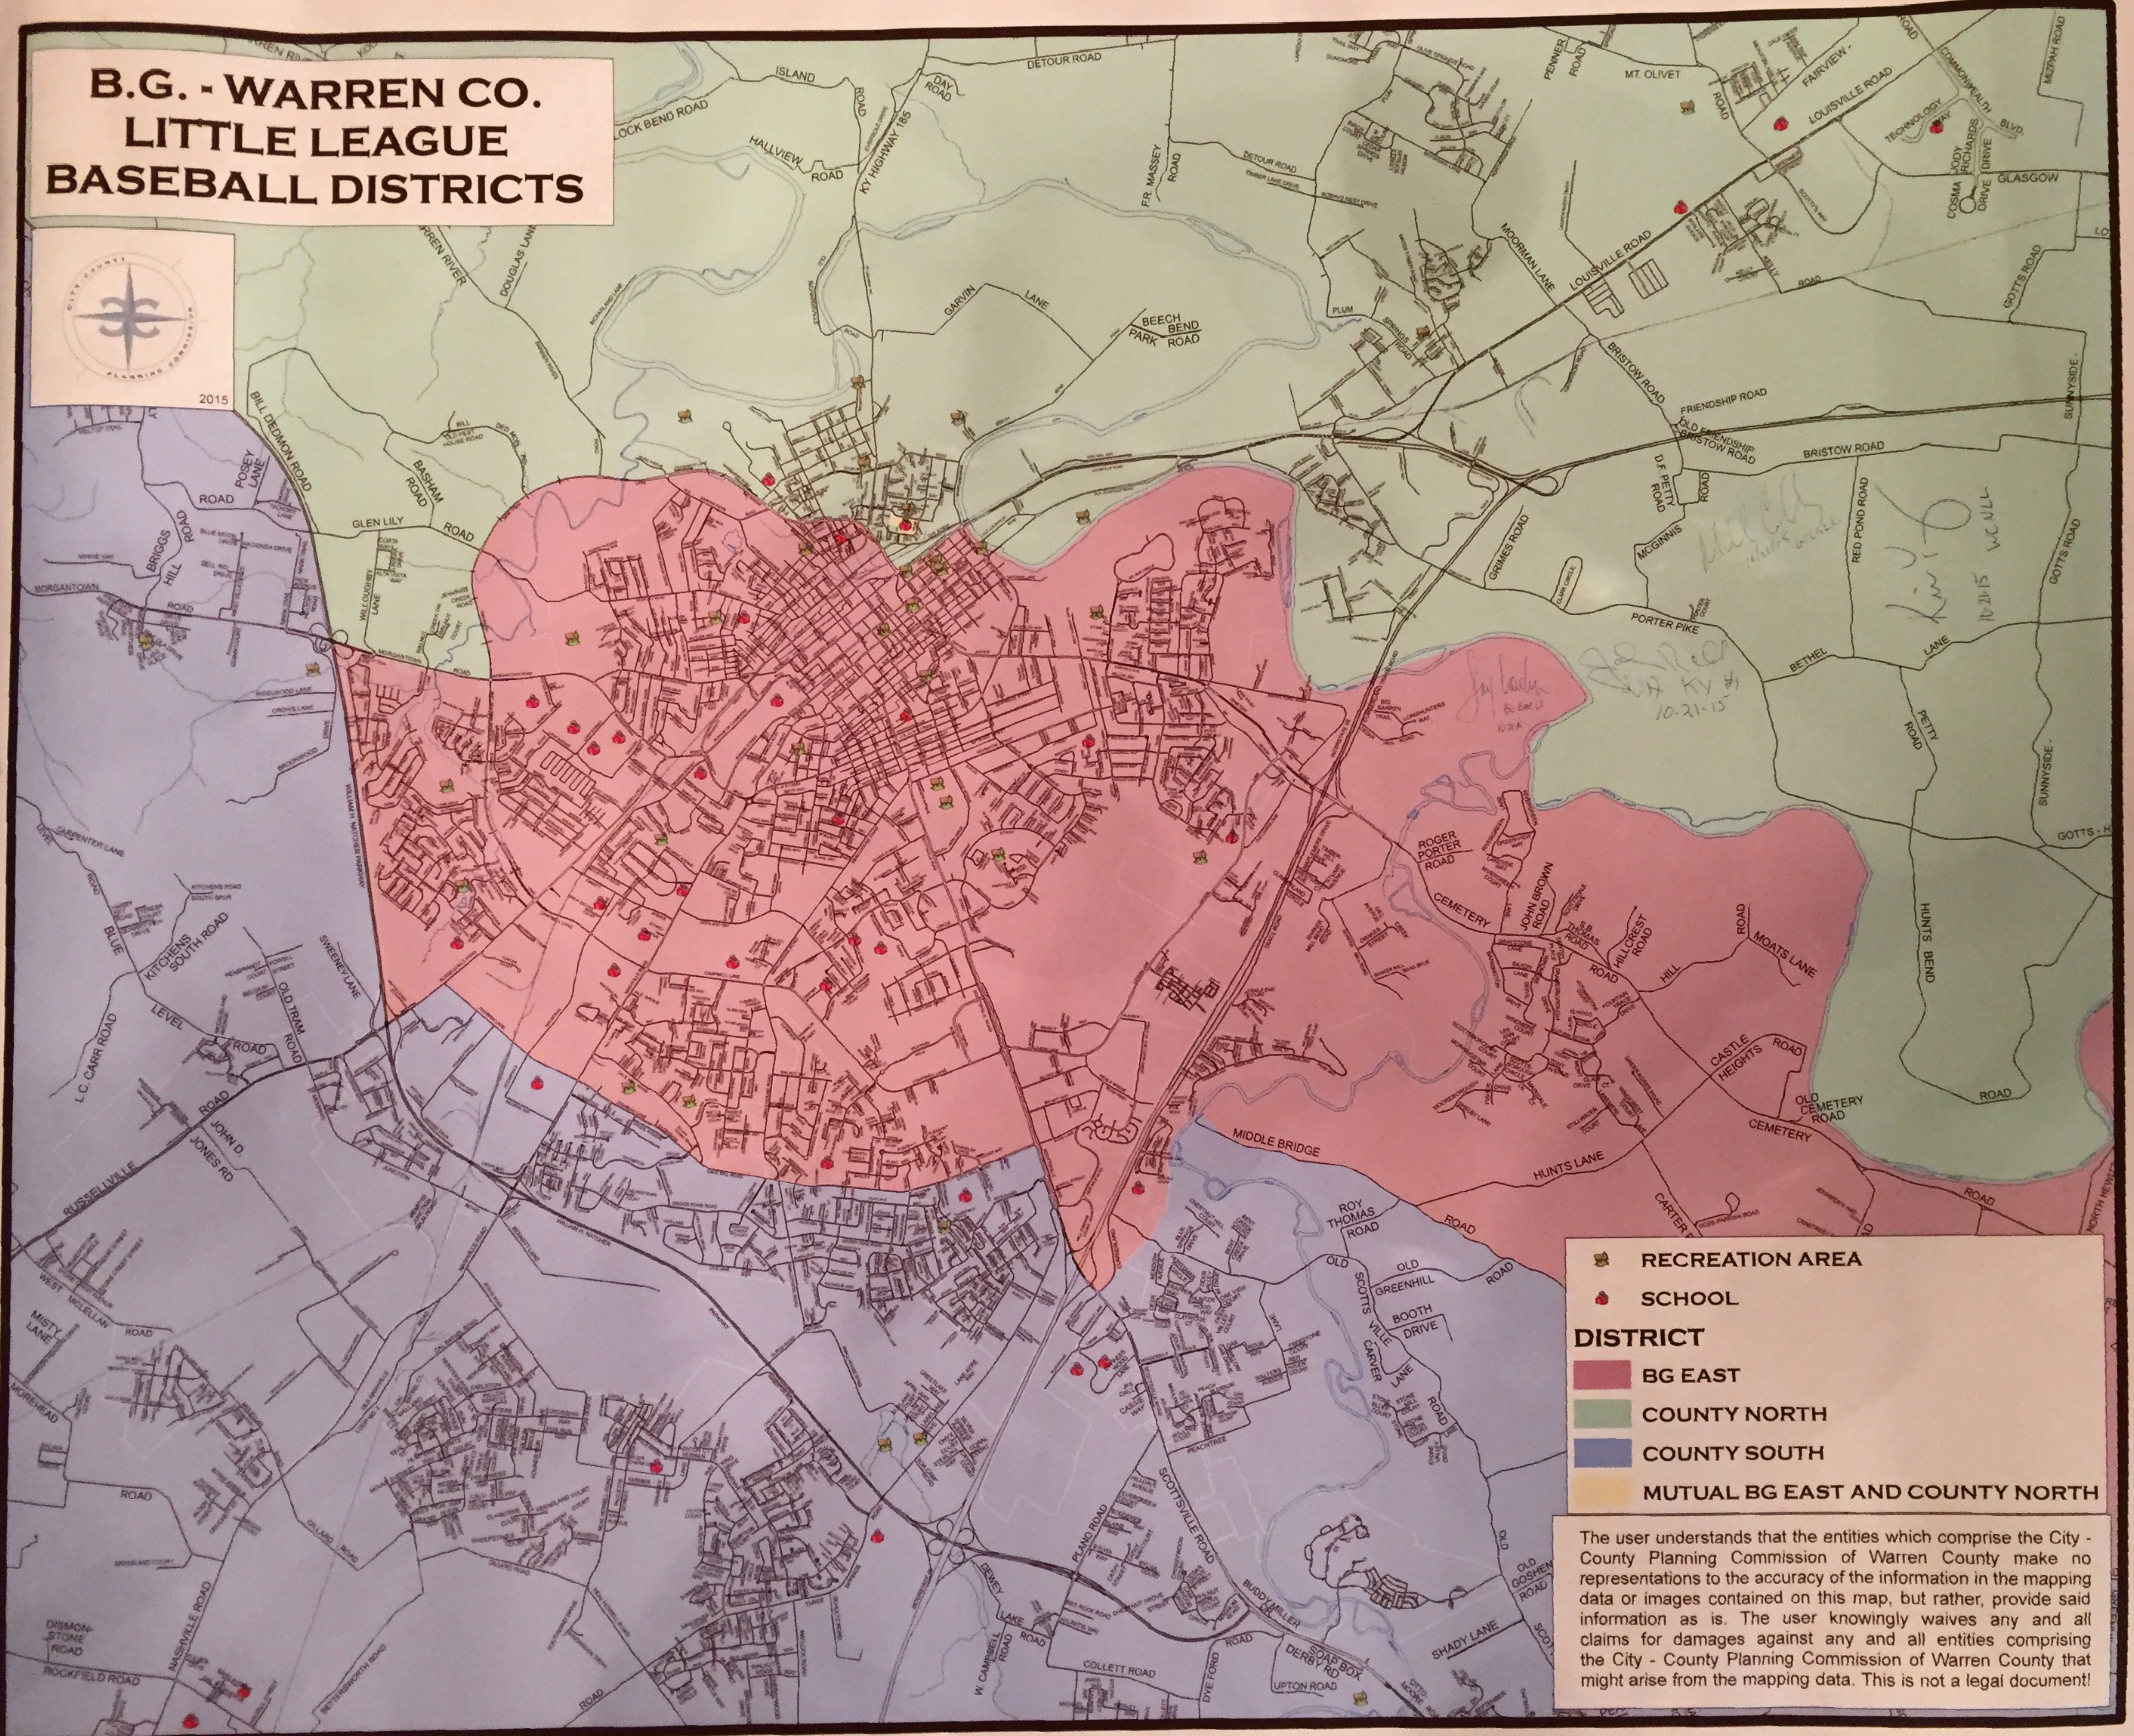

B.G. - WARREN CO. LITTLE LEAGUE BASEBALL DISTRICTS

2015

- RECREATION AREA
- SCHOOL

DISTRICT

- BG EAST
- COUNTY NORTH
- COUNTY SOUTH
- MUTUAL BG EAST AND COUNTY NORTH

The user understands that the entities which comprise the City - County Planning Commission of Warren County make no representations to the accuracy of the information in the mapping data or images contained on this map, but rather, provide said information as is. The user knowingly waives any and all claims for damages against any and all entities comprising the City - County Planning Commission of Warren County that might arise from the mapping data. This is not a legal document!